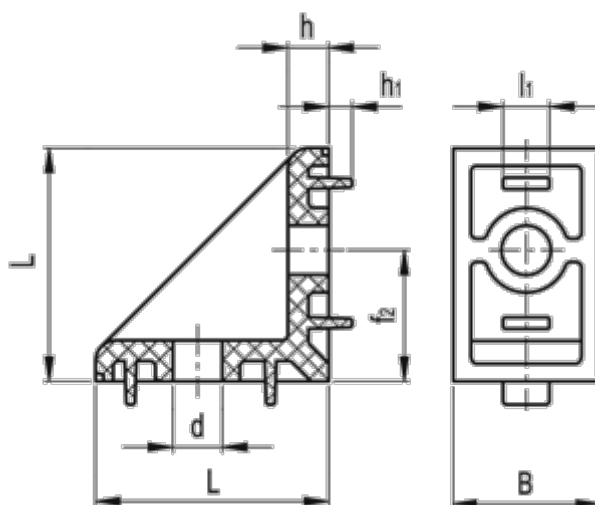

Article number: 2310156123

Description: Connection angle 156123
SQT.40-25-F-8

Measures

B = 25.0

d = 8.5

f2 = 22.5

h = 7

h1 = 4

L = 40

l1 = 8

Weight (g) = 20